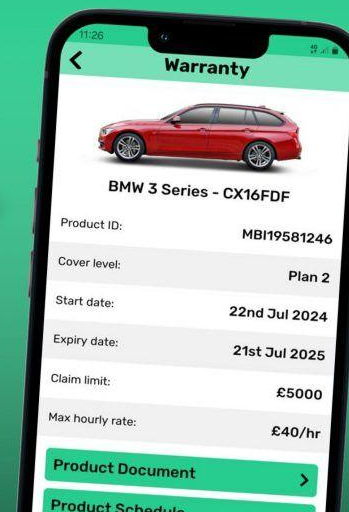

# Typical Replacement Costs

Based on non exotic or performance vehicles  
(prices exclude vat)

|                       |        |                      |        |
|-----------------------|--------|----------------------|--------|
| Starter Motor         | £376   | Dual Mass Flywheel   | £1,287 |
| Alternator            | £343   | Clutch Assembly      | £775   |
| Water Pump            | £208   | Differential         | £1,722 |
| Cylinder Head Gasket  | £735   | Power Steering Rack  | £814   |
| EGR Valve             | £611   | Turbo                | £1,662 |
| Window Regulator      | £274   | Cylinder Head Gasket | £735   |
| Door Lock             | £186   | Engine (partial)     | £1,847 |
| Radiator              | £294   | Injection Pump       | £1,366 |
| Timing chain assembly | £1,413 | Injectors (4)        | £1,710 |
| Gearbox (manual)      | £1,374 | Adblue Pump          | £1,424 |
| Gearbox (Automatic)   | £2,663 |                      |        |

Stay in the loop with our ...  
**CLAIM UPDATE ALERTS**